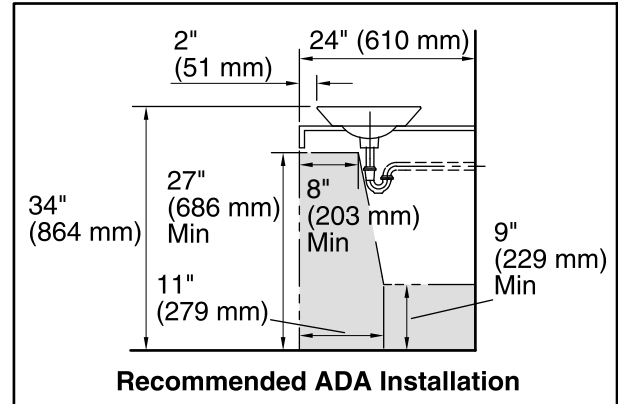

Material

- Vitreous china.

Installation

- Vessel

Recommended Products/Accessories

- K-7114 Pop-Up Drain
- K-7129 Drain
- K-9018 P-Trap
- K-9655 Wall-Mount Vessel Bracket

Included Components

- Additional Components:
 Adjustable linkage

Color Code Description

 0 White

Imperial Blue™ Conical Bell®

Above-counter/Wall-mount Bathroom Sink
K-14223-VB

Technical Information

All product dimensions are nominal.

- Bowl configuration: Single
- Installation: Vessel, Wall-mount
- Bowl area (Only): Diameter: 15-7/8" (403 mm)
Water depth: 4-1/4" (108 mm)
- Drain hole: 1-3/4" (44 mm)
- Template: 1002980-7, required, included

Notes

Install this product according to the installation instructions.

*Spout must be 5" (127 mm) long (min) for adequate clearance into the bathroom sink when installed with centerline as shown.

NOTICE: Countertop manufacturer or cutter must use the cut-out template provided with the product, or a current one provided by Kohler Co. (call 1-800-4-KOHLER). Kohler Co. is not responsible for cut-out errors when the incorrect cut-out template is used.