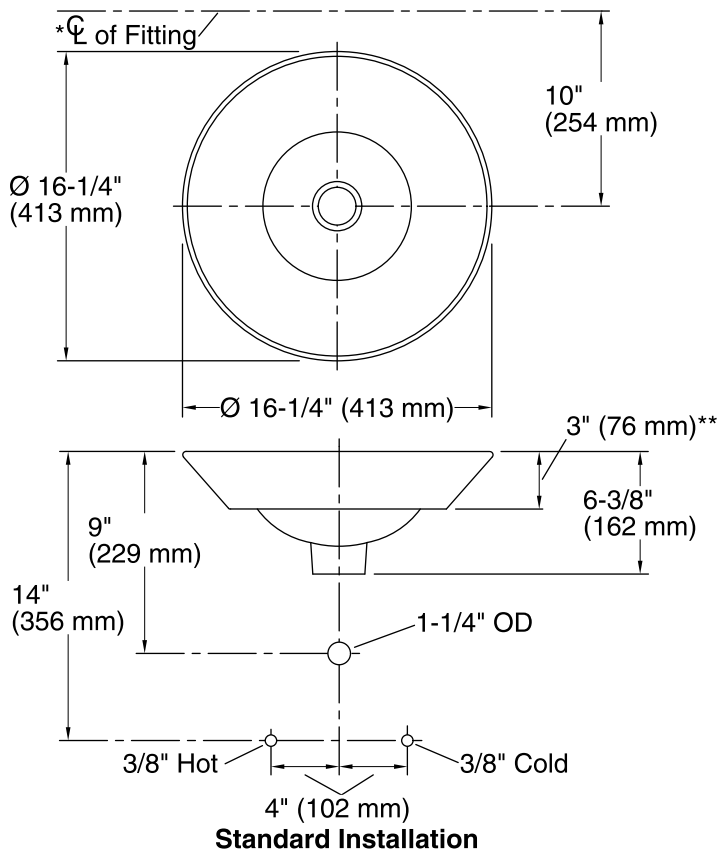

Color Code Description

 0 White

Imperial Blue™ Conical Bell®

Above-counter/Wall-mount Bathroom Sink
K-14223-VB

Technical Information

All product dimensions are nominal.

- Bowl configuration: Single
- Installation: Vessel, Wall-mount
- Bowl area (Only): Diameter: 15-7/8" (403 mm)
Water depth: 4-1/4" (108 mm)
- Drain hole: 1-3/4" (44 mm)
- Template: 1002980-7, required, included

Notes

Install this product according to the installation instructions.

*Spout must be 5" (127 mm) long (min) for adequate clearance into the bathroom sink when installed with centerline as shown.

NOTICE: Countertop manufacturer or cutter must use the cut-out template provided with the product, or a current one provided by Kohler Co. (call 1-800-4-KOHLER). Kohler Co. is not responsible for cut-out errors when the incorrect cut-out template is used.