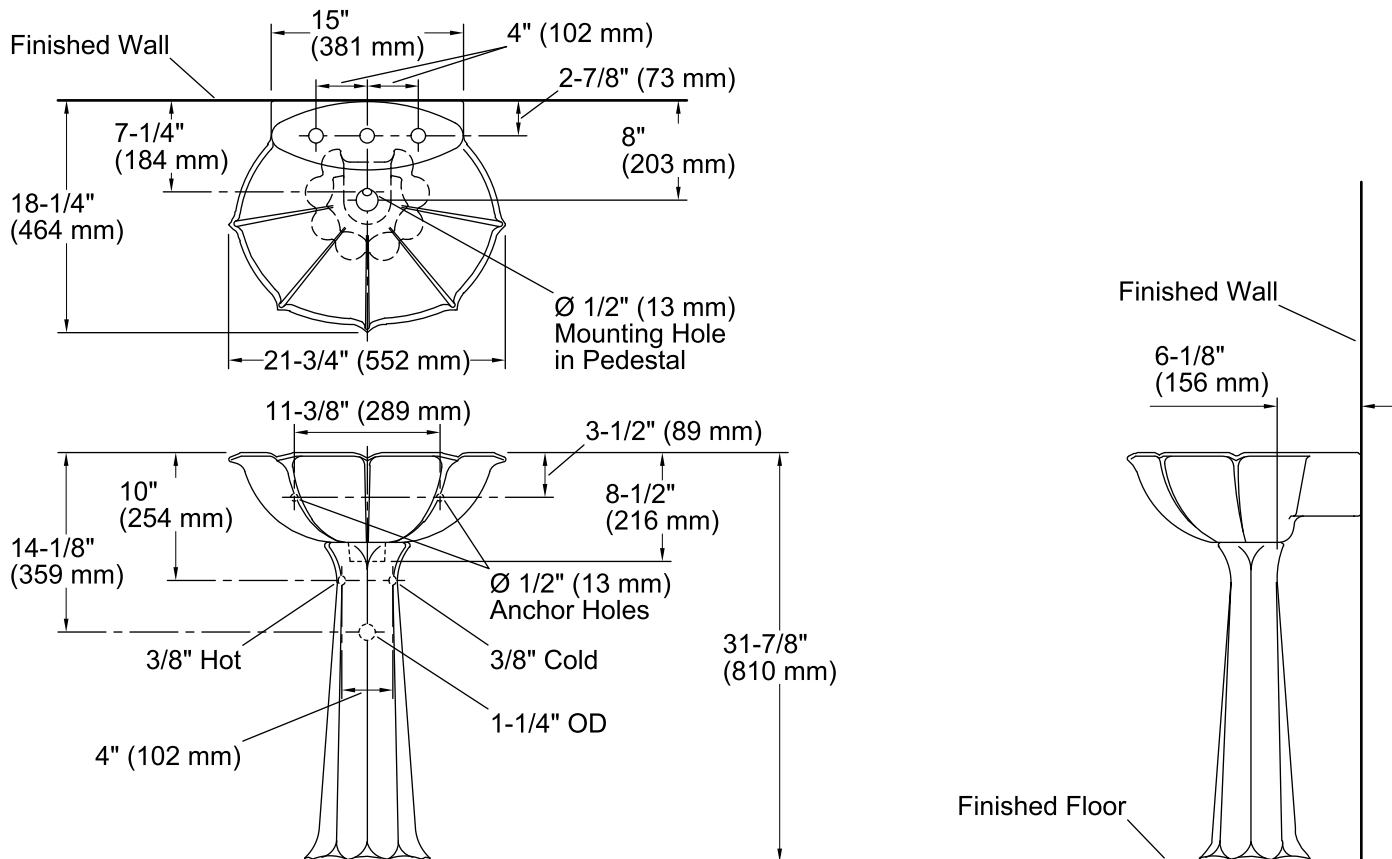

Technical Information

All product dimensions are nominal.

Bowl configuration:	Single
Installation:	Pedestal
Bowl area (Only):	Length: 20" (508 mm) Width: 11" (279 mm) Water depth: 6-5/8" (168 mm)
Number of deck holes:	3
Faucet hole(s):	1-3/8" (35 mm)
Drain hole:	1-3/4" (44 mm)

Notes

Install this product according to the installation instructions.