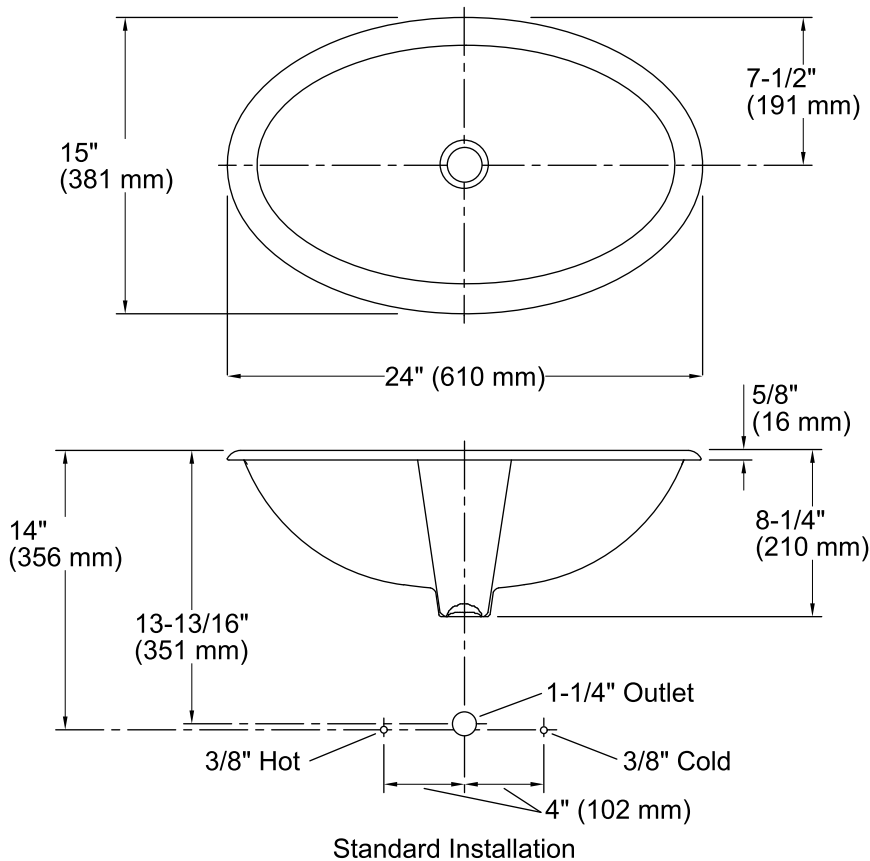

	0	White
--	---	-------

Technical Information

All product dimensions are nominal.

Bowl configuration:	Single
Installation:	Drop-in
Bowl area (Only):	Length: 21" (533 mm) Width: 12" (305 mm) Water depth: 4-7/8" (124 mm)
Drain hole:	1-3/4" (44 mm)
Template:	110359-7, required, included

Notes

Install this product according to the installation instructions.

4-5/8" (117 mm) minimum faucet spout length needed to reach over rim into basin.

NOTICE: Countertop manufacturer or cutter must use the cut-out template provided with the product, or a current one provided by Kohler Co. (call 1-800-4-KOHLER). Kohler Co. is not responsible for cutout errors when the incorrect cutout template is used.