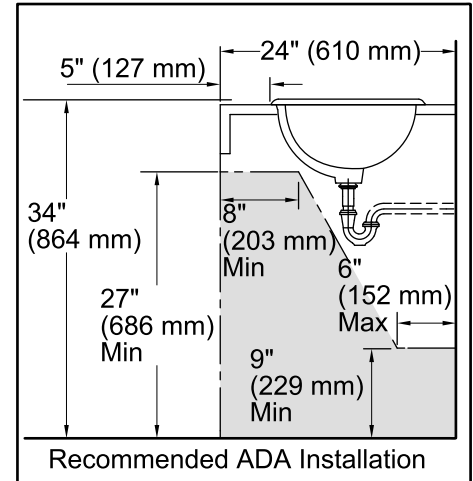

Installation

- Drop-in

Recommended Products/Accessories

K-8998 P-Trap

Included Components

Additional Components:
Adjustable linkage

ADA

Codes/Standards

	0	White
--	---	-------

Technical Information

All product dimensions are nominal.

Bowl configuration:	Single
Installation:	Drop-in
Bowl area (Only):	Length: 21" (533 mm) Width: 12" (305 mm) Water depth: 4-7/8" (124 mm)
Drain hole:	1-3/4" (44 mm)
Template:	110359-7, required, included

Notes

Install this product according to the installation instructions.

4-5/8" (117 mm) minimum faucet spout length needed to reach over rim into basin.

NOTICE: Countertop manufacturer or cutter must use the cut-out template provided with the product, or a current one provided by Kohler Co. (call 1-800-4-KOHLER). Kohler Co. is not responsible for cutout errors when the incorrect cutout template is used.