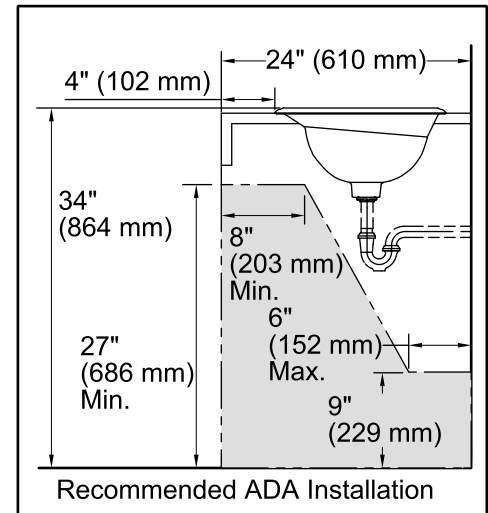

### Technical Information

All product dimensions are nominal.

Bowl configuration:	Single
Installation:	Drop-in
Bowl area (Only):	Length: 23" (584 mm) Width: 15" (381 mm) Water depth: 7" (178 mm)
Drain hole:	1-3/4" (44 mm)
Template:	114809-7, required, included

### Notes

Install this product according to the installation instructions.

4-5/8" (117 mm) minimum faucet spout length needed to reach over rim into basin.

**NOTICE:** Countertop manufacturer or cutter must use the cut-out template provided with the product, or a current one provided by Kohler Co. (call 1-800-4-KOHLER). Kohler Co. is not responsible for cutout errors when the incorrect cutout template is used.