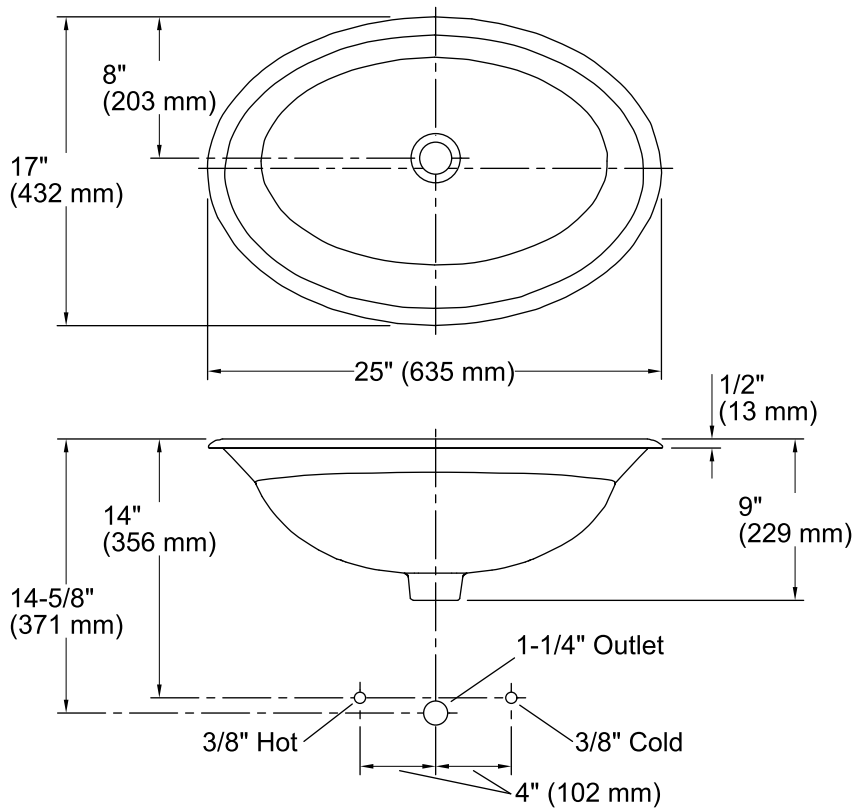

Standard Installation