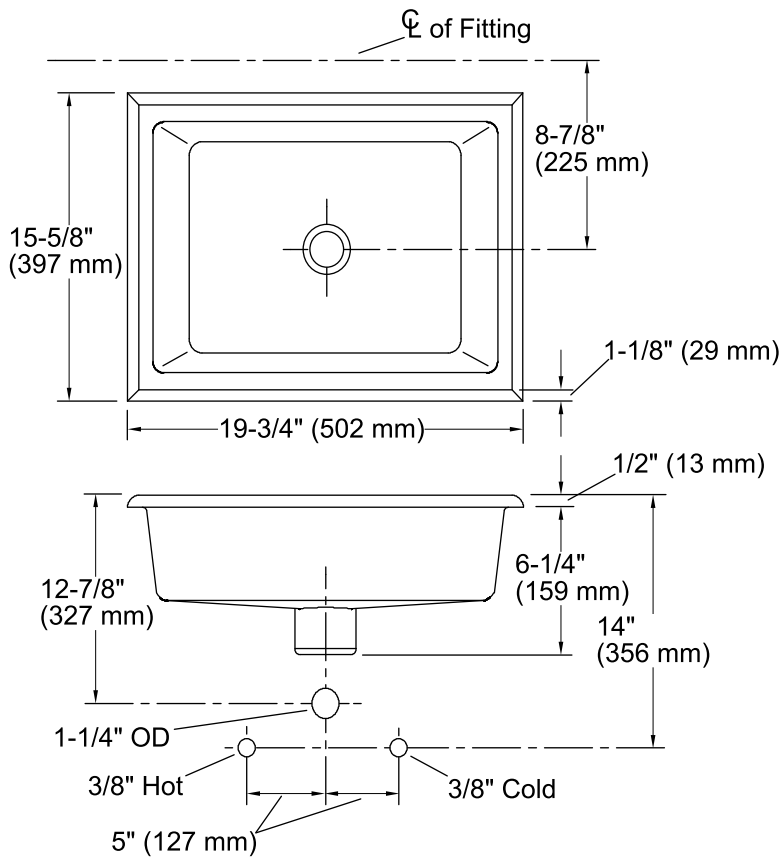

Imperial Blue™ Kathryn®

Under-mount Bathroom Sink
K-14275-VB

Features

- Decorated with a blue Ming-inspired dragon motif on White background.
- Rectangular basin.
- No faucet holes; requires wall- or counter-mount faucet.
- Cobalt Blue design

Available Colors/Finishes

Color tiles intended for reference only.

Color	Code	Description
-------	------	-------------

	0	White
--	---	-------

Technical Information

All product dimensions are nominal.

Bowl configuration:	Single
Installation:	Under-mount
Bowl area (Only):	Length: 17" (432 mm) Width: 13" (330 mm) Water depth: 4-1/2" (114 mm)
Drain hole:	1-3/4" (44 mm)
Template:	1006809-7, required, not included