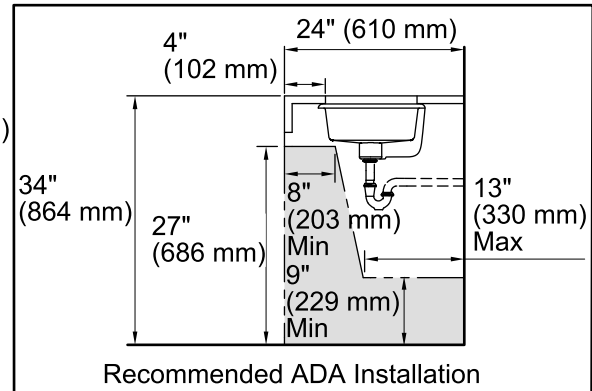

Material

- Vitreous china.

Installation

- Under-mount

Included Components

Additional Components:

1193643 Basin clamps

ADA

Available Colors/Finishes

Color tiles intended for reference only.

Color	Code	Description
-------	------	-------------

	0	White
--	---	-------

Technical Information

All product dimensions are nominal.

Bowl configuration:	Single
Installation:	Under-mount
Bowl area (Only):	Length: 17" (432 mm) Width: 13" (330 mm) Water depth: 4-1/2" (114 mm)
Drain hole:	1-3/4" (44 mm)
Template:	1006809-7, required, not included