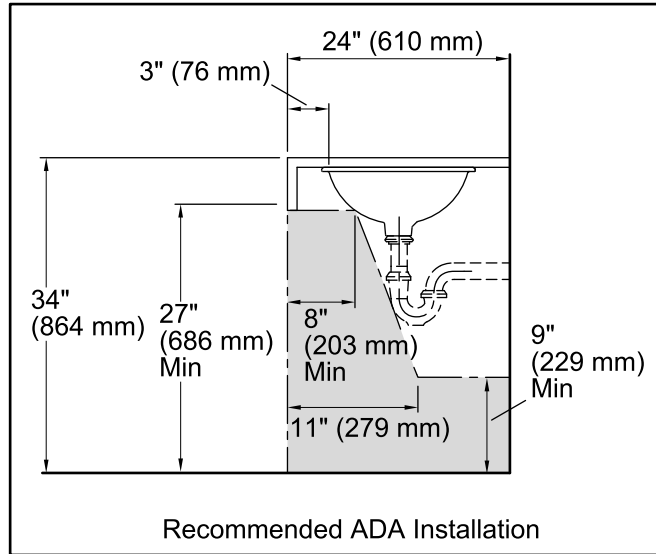

Features

- Oval basin with scalloped texture.
- No faucet holes; requires wall- or counter-mount faucet.
- Fits standard 14- x 17-inch countertop cutout.

Material

- Vitreous china.

Installation

- Under-mount

Available Colors/Finishes

Color tiles intended for reference only.

Color	Code	Description
	0	White
	W2	Earthen White
	K5	Translucent Cashmere

Technical Information

All product dimensions are nominal.

Bowl configuration:	Single
Installation:	Under-mount
Bowl area (Only):	Length: 17" (432 mm) Width: 14" (356 mm) Water depth: 5-1/4" (133 mm)
Drain hole:	1-3/4" (44 mm)
Template:	1151011-7, required, not included