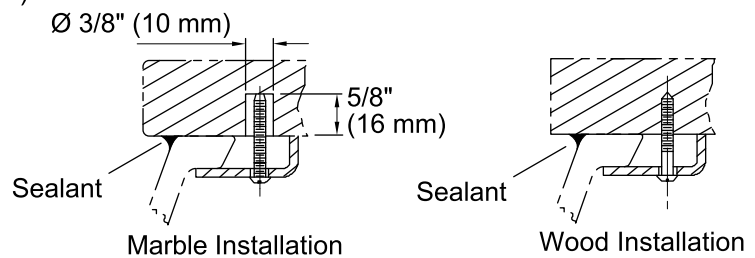

Features

- Oval basin with scalloped texture.
- No faucet holes; requires wall- or counter-mount faucet.
- Fits standard 14- x 17-inch countertop cutout.

Material

- Vitreous china.

Installation

- Under-mount

Available Colors/Finishes

Color tiles intended for reference only.

Color	Code	Description
	0	White
	W2	Earthen White
	K5	Translucent Cashmere

Technical Information

All product dimensions are nominal.

Bowl configuration:	Single
Installation:	Under-mount
Bowl area (Only):	Length: 17" (432 mm) Width: 14" (356 mm) Water depth: 5-1/4" (133 mm)
Drain hole:	1-3/4" (44 mm)
Template:	1151011-7, required, not included