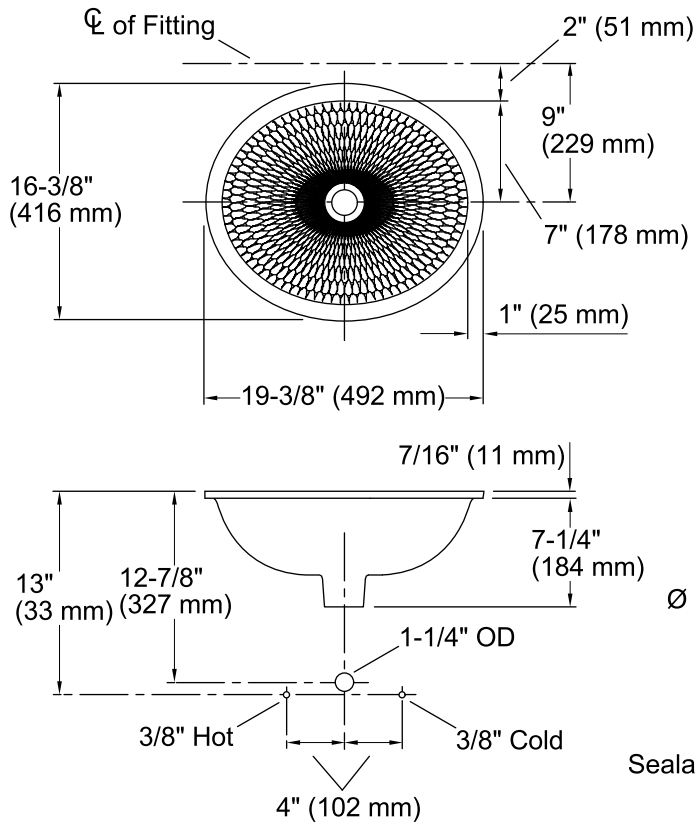

Features

- Oval basin with scalloped texture.
- No faucet holes; requires wall- or counter-mount faucet.
- Fits standard 14- x 17-inch countertop cutout.

Material

- Vitreous china.

Installation

- Under-mount

Available Colors/Finishes

Color tiles intended for reference only.

Color	Code	Description
	0	White
	W2	Earthen White
	K5	Translucent Cashmere

Technical Information

All product dimensions are nominal.

Bowl configuration:	Single
Installation:	Under-mount
Bowl area (Only):	Length: 17" (432 mm) Width: 14" (356 mm) Water depth: 5-1/4" (133 mm)
Drain hole:	1-3/4" (44 mm)
Template:	1151011-7, required, not included