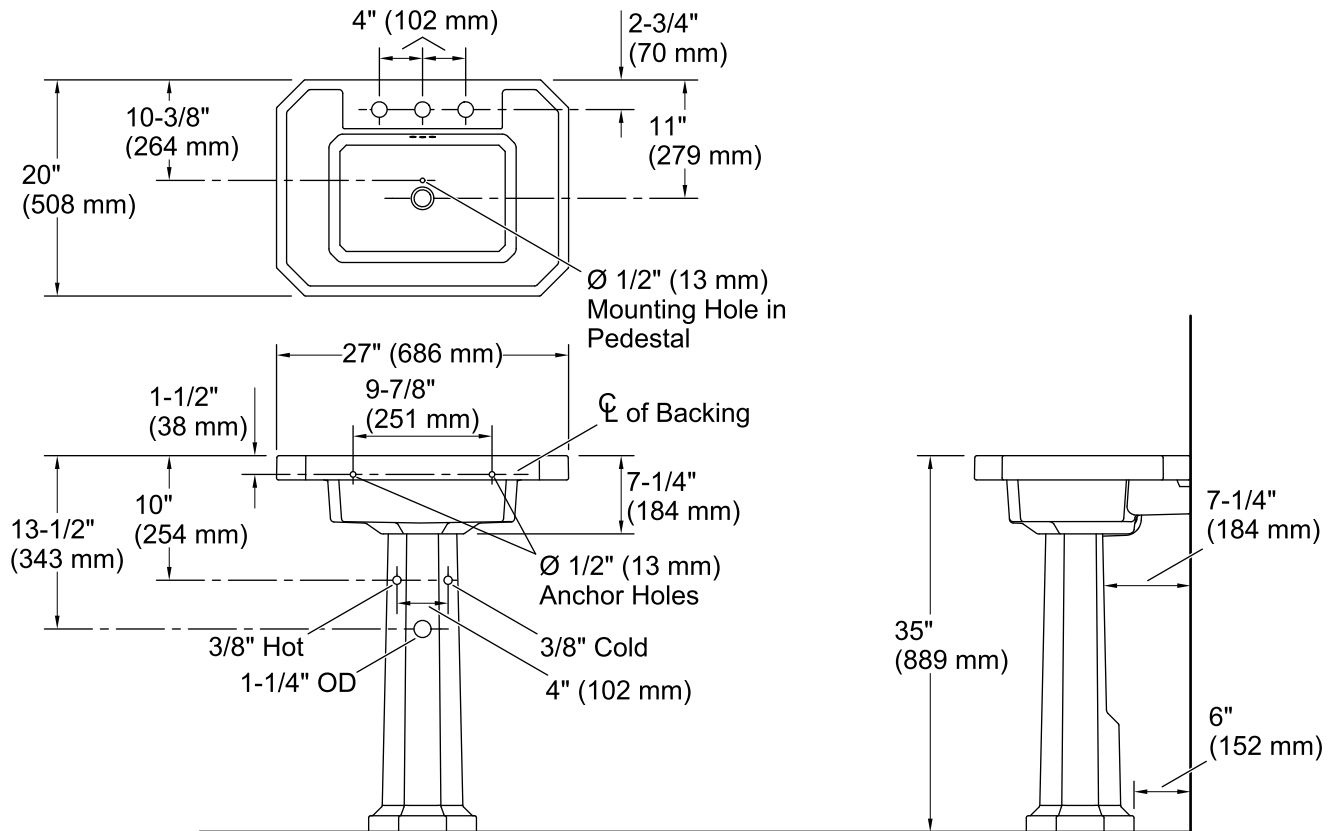

Features

- 8-inch center faucet holes.
- Rectangular basin.
- Overflow drain.
- Combination consists of the K-2323-8 sink and the K-2324 pedestal.
- Coordinates with other products in the Kathryn collection.

Material

- Fireclay

Installation

- Pedestal

Recommended Products/Accessories

K-7605-P Angle Supply with Stop (pair)
K-8998 P-Trap

Optional Products/Accessories

1041816 Hardware kit, Hollow Wall

Included Components

Product consists of:

K-2324 Bathroom Sink Pedestal
K-2323-8 Pedestal Bathroom Sink Basin

Additional Components:

Accessory pack
rubber pads

Codes/Standards

ASME A112.19.2/CSA B45.1

KOHLER® One-Year Limited Warranty

Technical Information

All product dimensions are nominal.

- Bowl configuration: Single
- Installation: Pedestal
- Bowl area (Only): Length: 17" (432 mm)
Width: 11-1/2" (292 mm)
Water depth: 4-1/8" (105 mm)
- Number of deck holes: 3
- Faucet hole spacing: 8" (203 mm)
- Faucet hole(s): 1-3/8" (35 mm)
- Drain hole: 1-3/4" (44 mm)