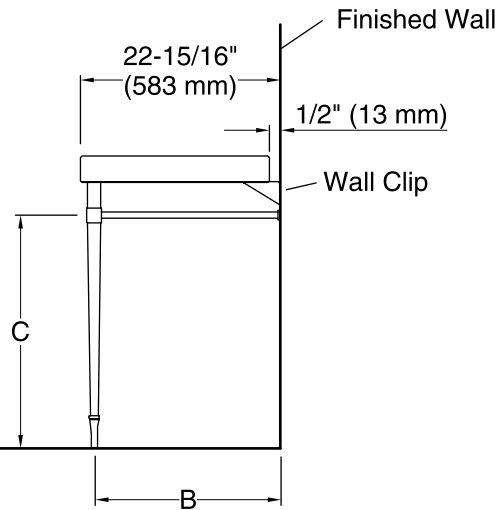

## Available Colors/Finishes

*Color tiles intended for reference only.*

Color	Code	Description
	0	White
	96	Biscuit
	7	Black Black™

Leg Style	A	B	C
K-2317	35-3/8" (899 mm)	19-3/16" (498 mm)	NA
K-2318	35-3/8" (899 mm)	19-3/16" (498 mm)	NA
K-6839	36" (914 mm)	19-1/2" (495 mm)	NA
K-6861	38-1/4" (972 mm)	20-11/16" (525 mm)	27-3/16"
K-6899	38-1/4" (972 mm)	20-11/16" (525 mm)	(691 mm)

## Technical Information

All product dimensions are nominal.