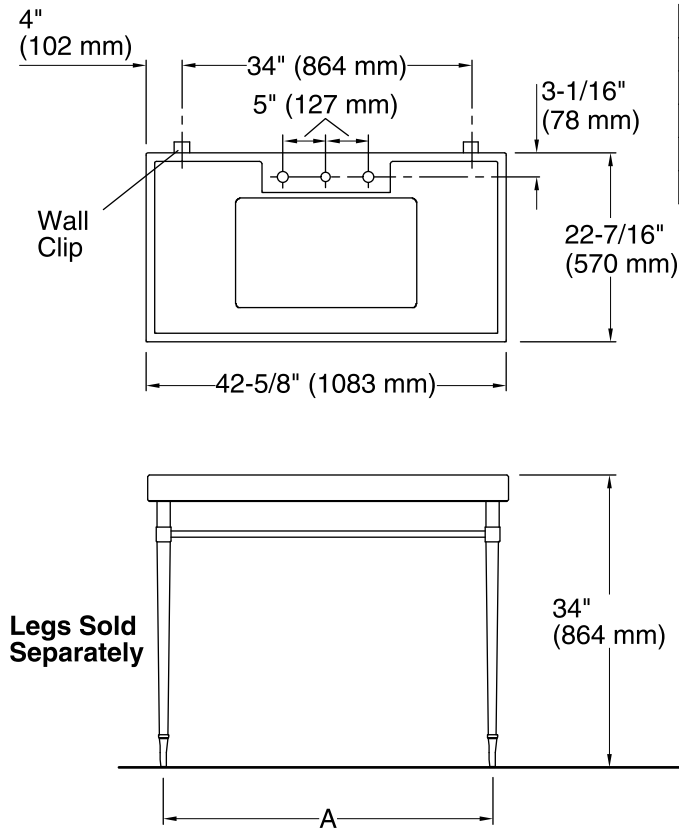

## Features

- 10-inch center faucet holes.
- Precut for the K-2297-G Kathryn under-mount sink.
- Coordinates with Kathryn console legs and other products in the Kathryn collection.

## Available Colors/Finishes

*Color tiles intended for reference only.*

Color	Code	Description
	0	White
	96	Biscuit
	7	Black Black™

Leg Style	A	B	C
K-2317	35-3/8" (899 mm)	19-3/16" (498 mm)	NA
K-2318	35-3/8" (899 mm)	19-3/16" (498 mm)	NA
K-6839	36" (914 mm)	19-1/2" (495 mm)	NA
K-6861	38-1/4" (972 mm)	20-11/16" (525 mm)	27-3/16"
K-6899	38-1/4" (972 mm)	20-11/16" (525 mm)	(691 mm)

## Technical Information

All product dimensions are nominal.

## Notes

Install this product according to the installation guide.

Product is installed with 1/2" (13 mm) gap between wall and console table.