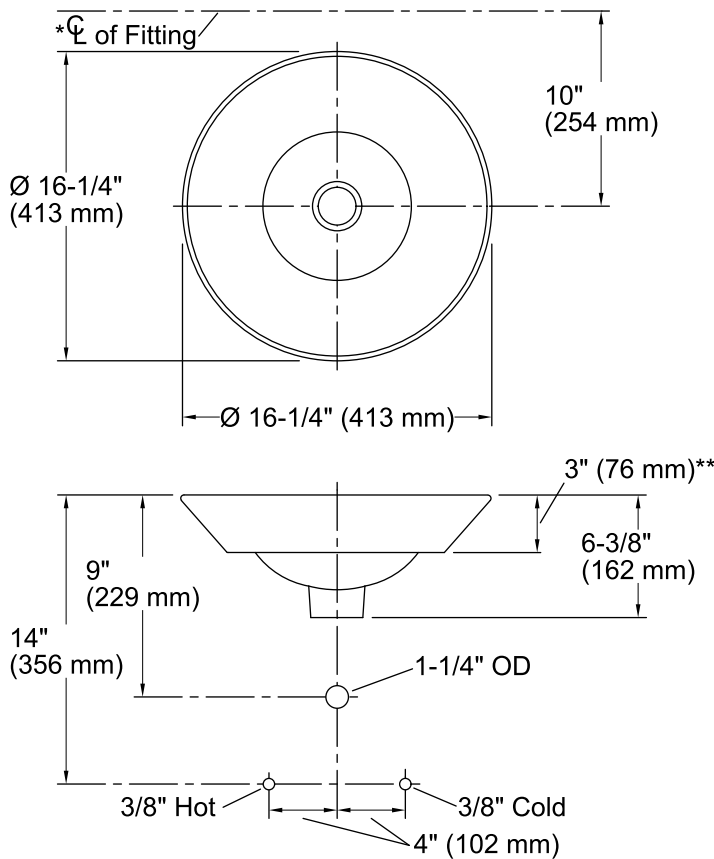

## Technical Information

All product dimensions are nominal.

Bowl configuration:	Single
Installation:	Wall-mount, Vessel
Bowl area:	Diameter: 15-7/8" (403 mm) Water depth: 4-1/4" (108 mm)
Drain hole:	1-3/4" (44 mm)
Template:	1002980-7, required, included

## Notes

Install this product according to the installation instructions.

Product does not have an overflow.

\*Spout must be 5" (127 mm) long (min) for adequate clearance into the bathroom sink when installed with centerline as shown.