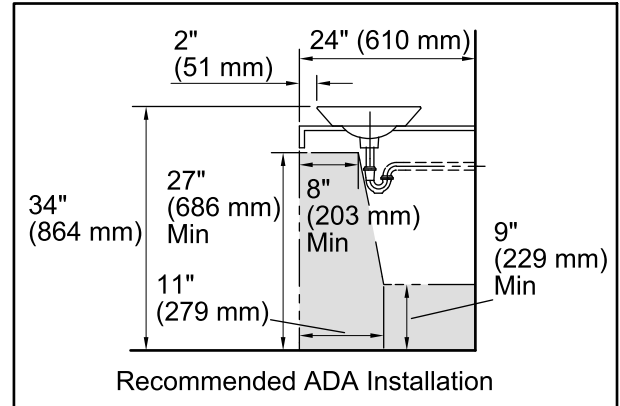

## Technical Information

All product dimensions are nominal.

Bowl configuration:	Single
Installation:	Wall-mount, Vessel
Bowl area:	Diameter: 15-7/8" (403 mm) Water depth: 4-1/4" (108 mm)
Drain hole:	1-3/4" (44 mm)
Template:	1002980-7, required, included

## Notes

Install this product according to the installation instructions.

Product does not have an overflow.

\*Spout must be 5" (127 mm) long (min) for adequate clearance into the bathroom sink when installed with centerline as shown.