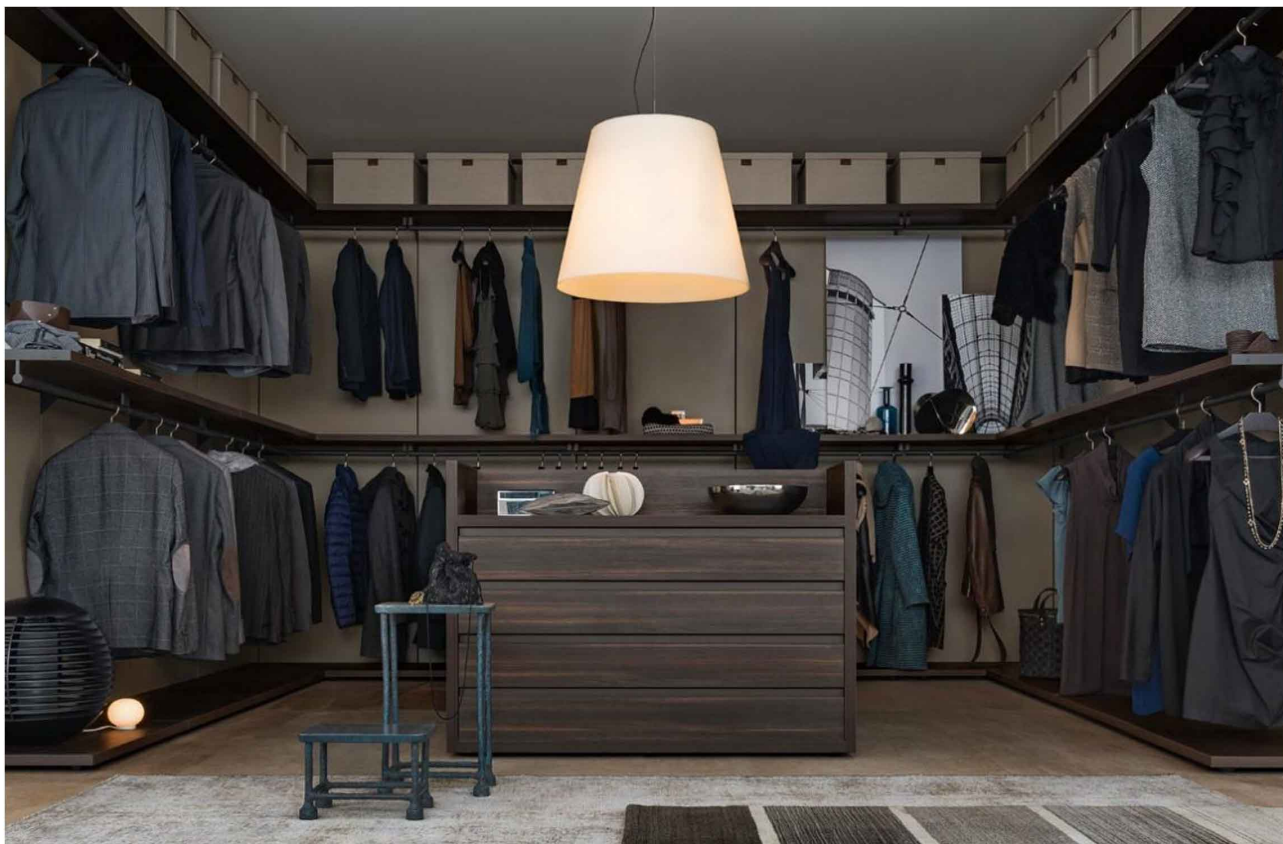

CABIN

sistema cabina armadio | walk-in closet system

Cabin sistema cabina armadio con pannelli a parete, attrezzabile con un'ampia gamma di accessori come ripiani, tubi appendiabito, porta pantaloni, portaoggetti, cassettiere sospese, a terra e su ruote.

Cabin is a walk-in closet system with vertical wall panels, the system can be equipped with a wide range of accessories such as shelves, clothes bars, trousers rack, storage trays, chest of drawers suspended, floor standing or on wheels.