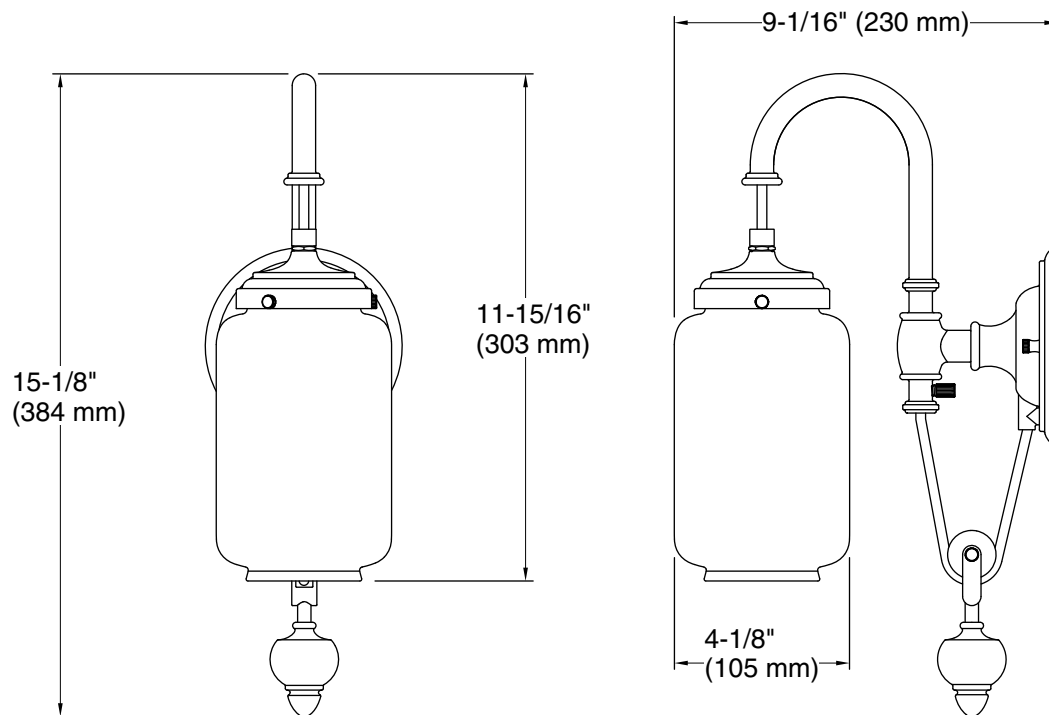

Technical Information

All product dimensions are nominal.

Installation Type:	Wall-mount
Material:	Brass, Glass, Zinc
Number of Lights:	1
Lighting Type:	Socket-based
Socket Type:	E-26 Medium
Hanging Type:	Adjustable pulley

Notes

Install this product according to the installation instructions.